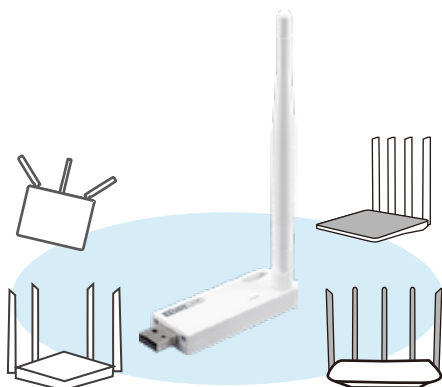

➤ High Compatibility

EX100 not only works with all TOTOLINK routers, but also compatible with mainstream wireless router on the market. Even if your home router has no WPS button, you can expand your home Wi-Fi by webpage setup.