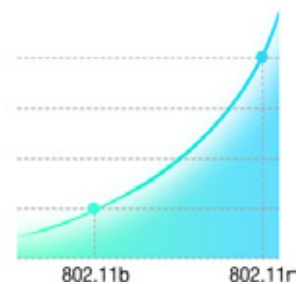

➤ 300Mbps Wireless N Speed

Complying with the 802.11n standard, EX200U delivers Wi-Fi speed up to 300Mbps, making Wi-Fi coverage more wider.