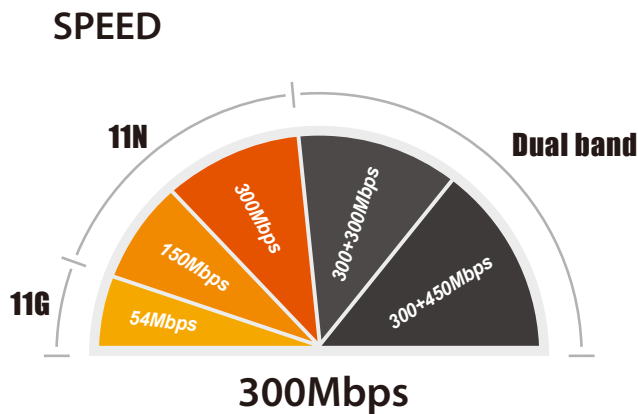

300Mbps Wireless N Router

➤ Overview

300Mbps Wireless N Router

Model No. **N302R Plus**

N302R Plus is a wireless router which complies with 802.11n standard and delivers up to 300Mbps wireless transmission rate. Equipped with three high performance antennas, N302R Plus ensures stable Wi-Fi signal and wide coverage, allowing multiple Wi-Fi devices to share Internet access simultaneously.

Besides, N302R Plus can be used as a Repeater or an AP. So it is suitable for medium size home use.

➤ Features

- Complies with IEEE 802.11n/g/b standards for 2.4GHz Wireless LAN.
- Up to 300Mbps data rate for Wi-Fi network.
- Advanced MIMO technology enhances the throughput and wireless coverage.
- Supports DHCP, Static IP, PPPoE(dual access), PPTP(dual access), L2TP(dual access) broadband functions.
- Provides 64/128-bit WEP, WPA, WPA2 and WPA-Mixed security.
- Connects to secure network easily and fast using WPS.
- Supports IP, Port, MAC, URL filtering and Port Forwarding.
- QoS: Bandwidth Control based on IP/MAC.
- Multi-SSID allows user to create multiple SSIDs according to their needs.
- Supports VLAN function for IPTV and other internet services.
- Universal repeater and WDS function for easy Wi-Fi extension.
- Supports TR-069 protocol for remote centralized management.

Selling point

300Mbps Wireless Speed

N302R Plus complies with wireless 11n standard and delivers Wi-Fi speed up to 300Mbps, satisfying all internet activities like network communication, online gaming and video streaming.