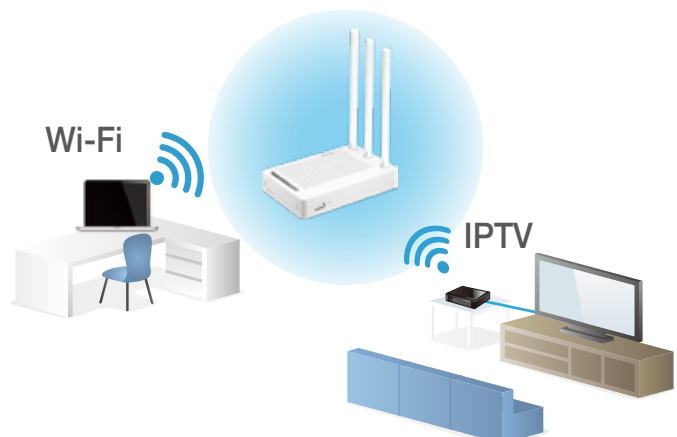

Enjoy Your IPTV

Simply set up IPTV related information on N302R Plus's Easy Setup page, you can enjoy smooth IPTV and fast Wi-Fi at the same time.