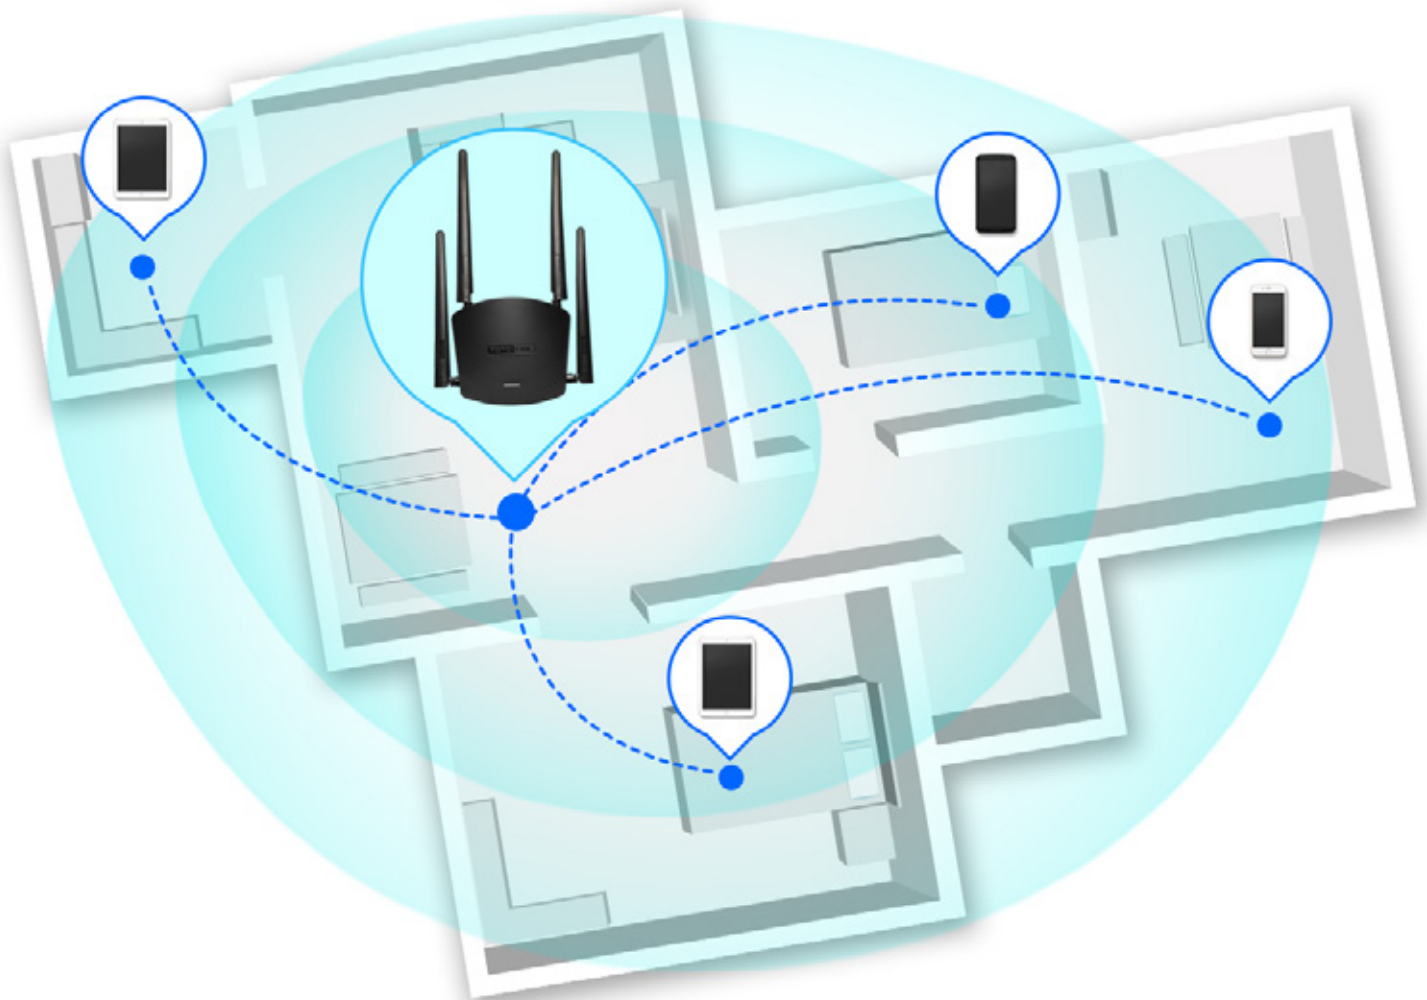

5GHz
867Mbps

2.4GHz
300Mbps

➤ MU-MIMO Technology

Coupled with a MU-MIMO adapter, the latest wireless-AC technology allows multiple devices share faster and stronger home Wi-Fi than normal 11ac routers at the same time.

➤ Wider Wi-Fi Coverage

Middle power design on both bands ensure stable Wi-Fi connection over long distance and extends wireless range to reduce dead spots.

Specification

Hardware

Interface	- 4 * 100Mbps LAN Ports - 1 * 100Mbps WAN Port
Power Supply	- 9V DC/0.8A
Button	- 1 * RST/WPS Button
LED Indicators	- 1 *Status - 4 *LAN - 1 *WAN
Antenna	- 4 * 5dBi fixed antennas
Dimensions (L x W x H)	- 170.2 x 138.0 x 40.6 mm (not including antennas)

 <p>The image shows the rear panel of a black wireless router. It features a yellow WAN port on the left, four orange LAN ports in the center, and a power jack on the right. Labels 'WAN', 'LAN', and 'Power' are positioned below their respective ports with lines pointing to them. The router has four black antennas and a power button on the right side.</p>	
---	--