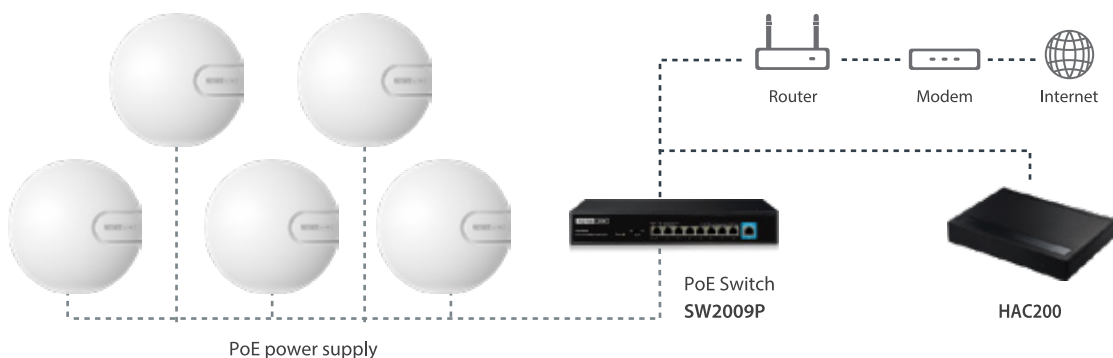

Medium-power feature allows it to produce strong signals to penetrate walls and extend Wi-Fi over large areas.

The special 4T4R design reduces interferences, ideal for various scenarios especially smart homes.

Medium-power feature makes it possible for wide coverage over large areas and a stable wireless connection to the Internet.

Concurrent Multiple SSIDs

Multi-SSID feature allows user to create and configure multiple different wireless networks (SSIDs) so that each provides the proper level of access to connected clients.

IEEE 802.3af/at Compliant PoE

Compliant with 802.3af/at PoE, CA600-PoE can be powered by standard PoE switches, improving the deployment flexibility and reducing costs.

Specification

Hardware

Interface	- 1 * 100Mbps PoE port (Auto MDI/MDIX)
Button	- 1 * RST button
Power Supply	- IEEE 802.3af/at compliant PoE
LED	- 1 * SYSTEM LED (three colors)
Antenna	- 4 * internal antennas
Dimensions (D x H)	- 7.9 x 1.4 in. (200 x 35 mm)