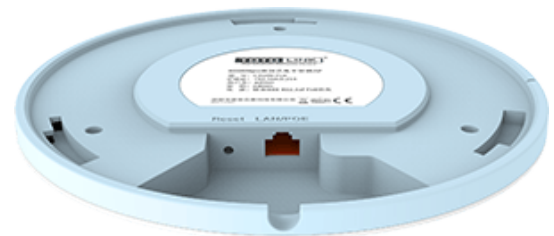

TOTO LINK

www.totolink.net

The Smartest Network Device

600Mbps
Wireless Ceiling
Mount AP

Model No. **CA600-POE**

600 Mbps
802.11b/g/n

Long Range

Ceiling Design

Multiple SSID

➤ Overview

600Mbps Wireless Ceiling Mount AP

Model No. **CA600-POE**

TOTOLINK CA600-PoE is a sleek white wireless ceiling mount AP. It complies the IEEE 802.11n Wi-Fi standard. With the 4T4R MIMO technology, the AP delivers speeds up to 600Mbps.

Medium-power feature allows it to produce strong signals to penetrate walls and extend Wi-Fi over large areas.

The special 4T4R design reduces interferences, ideal for various scenarios especially smart homes.

IEEE 802.3af/at Compliant PoE

Compliant with 802.3af/at PoE, CA600-PoE can be powered by standard PoE switches, improving the deployment flexibility and reducing costs.

Specification

Hardware

Interface	- 1 * 100Mbps PoE port (Auto MDI/MDIX)
Button	- 1 * RST button
Power Supply	- IEEE 802.3af/at compliant PoE
LED	- 1 * SYSTEM LED (three colors)
Antenna	- 4 * internal antennas
Dimensions (D x H)	- 7.9 x 1.4 in. (200 x 35 mm)