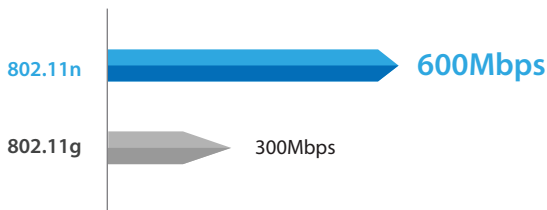

Selling point

600Mbps 11N Ultra-fast Wi-Fi

With the 4T4R MIMO technology, CA600-PoE delivers speeds up to 600Mbps and is backwards compatible with older standards like 802.11b and 802.11g.