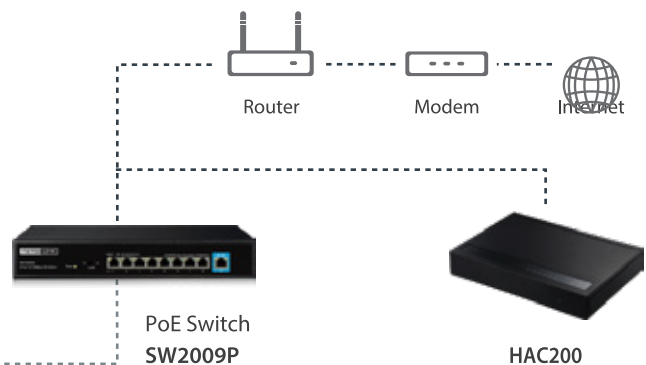

➤ WLAN Controller for Centralized Management

For multiple APs in LAN, you can centrally manage all of them by WLAN controller, which is simple and convenient for user to change IP address, SSID and other settings.