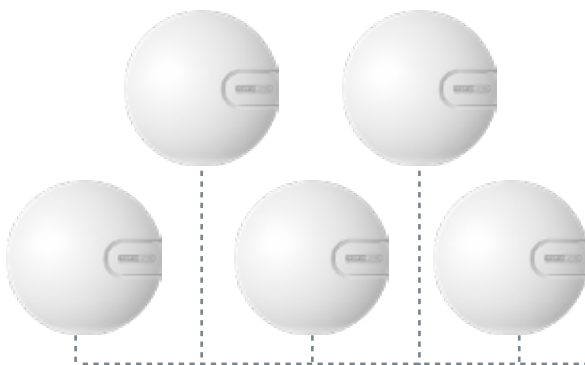

➤ Flexible Power Supply by Passive PoE

Powered by 802.3af Power over Ethernet (PoE) technology, CA300-POE can not only ensure the security of structured cabling but also improves the deployment flexibility and reduce costs.