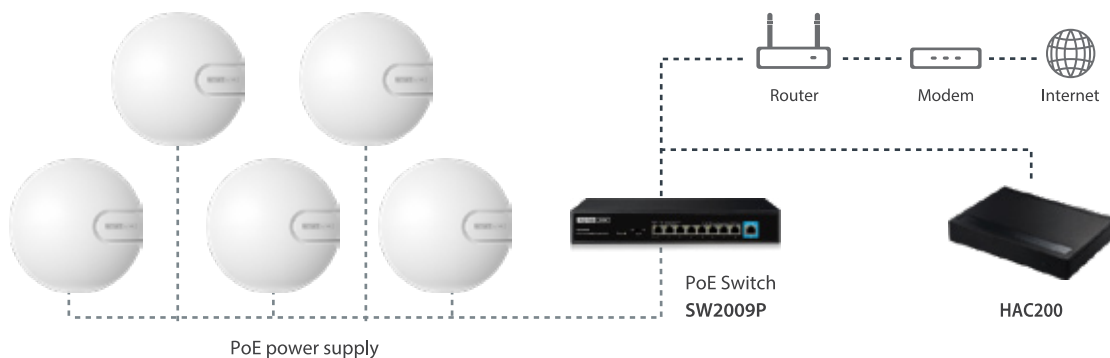

Flexible Power Supply by Passive PoE

Powered by 802.3af Power over Ethernet (PoE) power supply, CA750-POE can not only ensure the security of structured cabling but also improves the deployment flexibility and reduce costs.