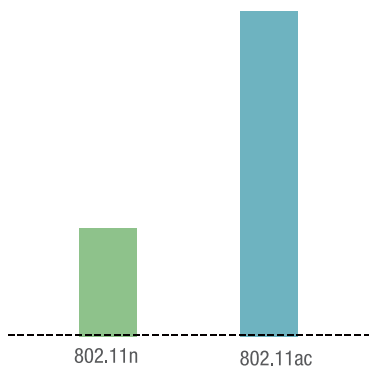

Besides, CA750-POE supports centralized management by wireless LAN controller, more efficient and cost-effective for multiple APs control.

➤ Features

- Complies with IEEE 802.11ac/a/b/g/n standards for 2.4GHz and 5GHz Wireless LAN.
- Supports 802.3af/at PoE power supply to simplify the deployment.
- Up to 433Mbps on 5GHz and 300Mbps on 2.4GHz wireless speed.
- Qualcomm Atheros chipsets ensure high performance and stable Wi-Fi.
- High power output for long Wi-Fi range.
- Supports a maximum of 128 clients simultaneously.
- WLAN Controller for centralized management of AP.
- Three Wi-Fi networks(SSIDs) available for access management.
- Provides 64/128-bit WEP, WPA, WPA2 and WPA/WPA2 (TKIP+AES) security.
- AP/WDS/Repeater mode selectable for different requirements.
- Reboot Schedule provides better stability.
- More clear working status with three colors of LED.

Selling point

Next Generation 11AC Technology

Compliance with the fifth generation 802.11ac standard, CA750-POE delivers Wi-Fi speed up to 733Mbps, including 433Mbps on 5GHz and 300Mbps on 2.4GHz, faster and more stable than 11N Wi-Fi.