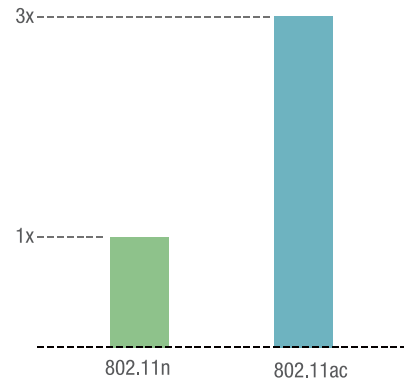

➤ Features

- Delivers speeds up to 1200Mbps (5GHz 867Mbps + 2.4GHz 300Mbps)
- Complies with the 802.11ac Wi-Fi standard
- 802.3af/at compliant PoE for simple deployment and low cost.
- Handles up to 128 Wi-Fi connections simultaneously
- Two options, local device management and remote AC central control, are available
- Provides 64/128-bit WEP, WPA, and WPA2
- Supports Wireless Scheduler

Selling point

➤ 1200Mbps 11AC Ultra-fast Wi-Fi

With support for the latest 802.11ac Wi-Fi standard, CA1200-PoE delivers speeds up to 1200Mbps (2.4GHz 300Mbps + 5GHz 867Mbps). Plus it's backwards compatible with the older standards like 802.11a, 802.11b, 802.11g, and 802.11n.