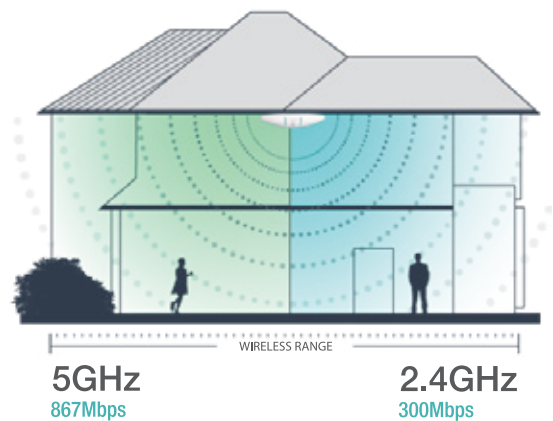

Medium-power feature allows it to produce strong signals to penetrate walls and extend Wi-Fi over large areas. The dual band design reduces interferences, ideal for various scenarios especially smart homes.

Selling point

➤ 1200Mbps 11AC Ultra-fast Wi-Fi

With support for the latest 802.11ac Wi-Fi standard, CA1200-PoE delivers speeds up to 1200Mbps (2.4GHz 300Mbps + 5GHz 867Mbps). Plus it's backwards compatible with the older standards like 802.11a, 802.11b, 802.11g, and 802.11n.

➤ Simultaneous Dual Band

CA1200-PoE broadcasts separate 2.4GHz and 5GHz Wi-Fi networks at the same time, giving you two wireless networks that you can choose from when you set up a device. 2.4GHz Wi-Fi ensures high compatibility while 5G network reduces interferences, improving wireless performance.