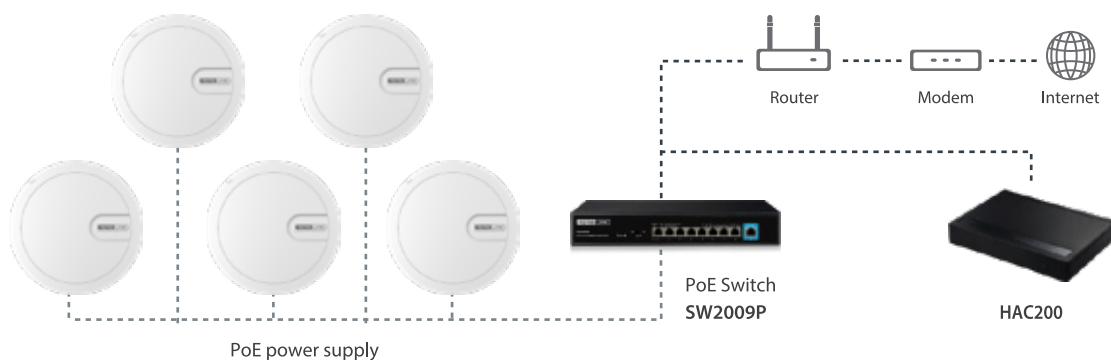

➤ Features

- Delivers speeds up to 1200Mbps (5GHz 867Mbps + 2.4GHz 300Mbps)
- Complies with the 802.11ac Wi-Fi standard
- 802.3af/at compliant PoE for simple deployment and low cost.
- Handles up to 128 Wi-Fi connections simultaneously
- Two options, local device management and remote AC central control, are available
- Provides 64/128-bit WEP, WPA, and WPA2
- Supports Wireless Scheduler

Selling point

➤ 1200Mbps 11AC Ultra-fast Wi-Fi

With support for the latest 802.11ac Wi-Fi standard, CA1200-PoE delivers speeds up to 1200Mbps (2.4GHz 300Mbps + 5GHz 867Mbps). Plus it's backwards compatible with the older standards like 802.11a, 802.11b, 802.11g, and 802.11n.

➤ Simultaneous Dual Band

CA1200-PoE broadcasts separate 2.4GHz and 5GHz Wi-Fi networks at the same time, giving you two wireless networks that you can choose from when you set up a device. 2.4GHz Wi-Fi ensures high compatibility while 5G network reduces interferences, improving wireless performance.

➤ IEEE 802.3af/at Compliant PoE

Compliant with 802.3af/at PoE, CA1200-PoE can be powered by standard PoE switches, improving the deployment flexibility and reducing costs.

Specification

Hardware

Interface	- 1 *1000Mbps PoE port (Auto MDI/MDIX)
Button	- 1 * RST button
Power Supply	- IEEE 802.3af/at compliant PoE
LED	- 1 * SYSTEM LED (three colors)
Antenna	- 4 * internal antennas
Dimensions (D x H)	- 9.6 x 2.2 in. (245 x 55 mm)