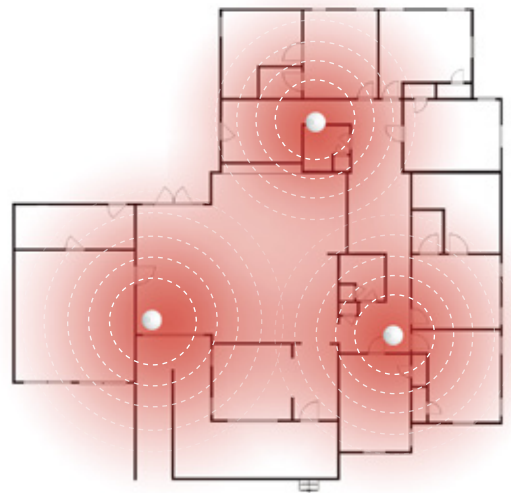

Selling point

➤ 1774.5Mbps Ultra-Fast Wi-Fi Speed

CA1800X-PoE complies with the latest Wi-Fi 6 (IEEE802.11ax) standard, delivers Wi-Fi speeds of up to 1201Mbps on the 5GHz band and 574Mbps on the 2.4GHz band. It is able to work on 2.4GHz and 5GHz band simultaneously and delivers speeds up to 1775Mbps. Every application feels more fluid with drastically improved Wi-Fi speeds. Both 2.4 GHz band and 5 GHz band get upgraded to the latest generation—perfect for 4K streaming, online gaming, and fast downloading.

➤ 4 high specification built-in antennas, larger Wi-Fi coverage

4 built-in high-performance omnidirectional antennas, combined with MIMO and beamforming technology, concentrate the signal on each independent device, making the network coverage wider and network usage more efficient. Improve the Wi-Fi signal distribution in the home.