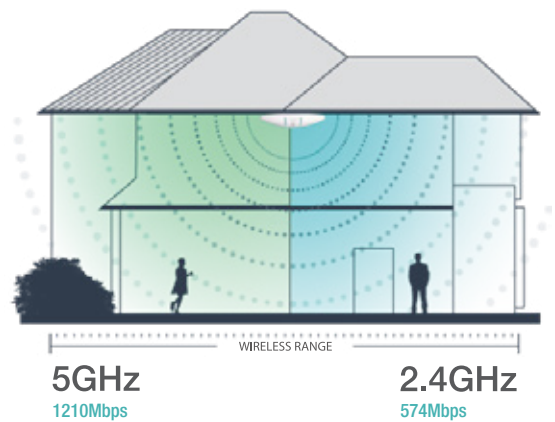

Selling point

➤ 1774.5Mbps Ultra-Fast Wi-Fi Speed

CA1800X-PoE complies with the latest Wi-Fi 6 (IEEE802.11ax) standard, delivers Wi-Fi speeds of up to 1201Mbps on the 5GHz band and 574Mbps on the 2.4GHz band. It is able to work on 2.4GHz and 5GHz band simultaneously and delivers speeds up to 1775Mbps. Every application feels more fluid with drastically improved Wi-Fi speeds. Both 2.4 GHz band and 5 GHz band get upgraded to the latest generation—perfect for 4K streaming, online gaming, and fast downloading.