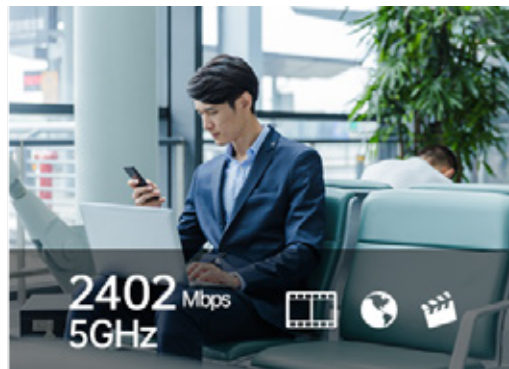

Selling point

WiFi 6E: A Freer and Faster Future

WiFi 6E introduces the brand new 6 GHz band without any overlap or interference from other bands and older devices. This means a congestion-free frequency that offers more bandwidth, faster speed, and lower latency.

5400Mbps Ultra-Fast Wi-Fi Speed

X5400UA white delivers Wi-Fi speeds of up to 2402Mbps on 5GHz, 2402Mbps on 6GHz and 574Mbps on the 2.4GHz, and for a total of 5400Mbps. Every application feels more fluid with drastically improved Wi-Fi speeds.

Perfect for 4K streaming, immersive AR/VR gaming, and blazing-fast downloads.