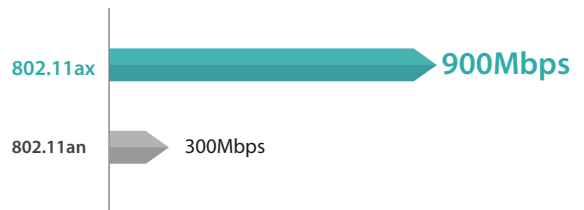

Selling point

➤ A new generation—Wi-Fi 6

Wi-Fi 6 (IEEE802.11ax) takes your Wi-Fi to the next level with massive increases in speed and total capacity, while being backwards compatible with IEEE802.11a/b/g/n/ac Wi-Fi standards. X900USM is equipped with the latest wireless technology, Wi-Fi 6, which enables faster speeds, greater capacity and reduced network congestion.