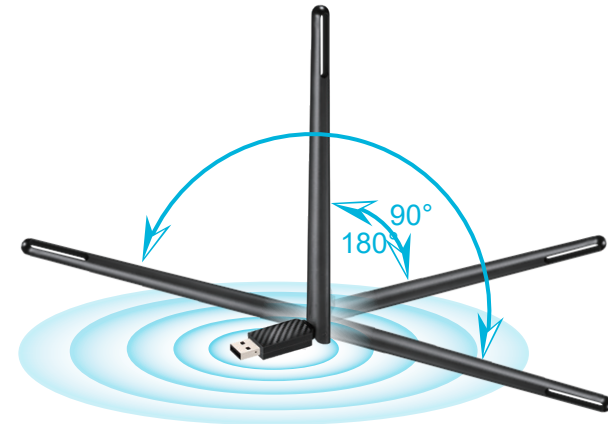

Highlights

A new generation—Wi-Fi 6

Wi-Fi 6 (IEEE802.11ax) takes your Wi-Fi to the next level with massive increases in speed and total capacity, while being backwards compatible with IEEE802.11a/b/g/n/ac Wi-Fi standards. X900UA is equipped with the latest wireless technology, Wi-Fi 6, which enables faster speeds, greater capacity and reduced network congestion.

Wi-Fi 6 900Mbps

5GHZ

Wi-Fi 5 600Mbps

5 GHZ

New Generation WiFi 6 Standard

Adopts new generation WiFi 6 technology, which is faster and has lower latency than WiFi 5.

900Mbps Dual Band Speed

2.4G wireless speed up to 287Mbps,
5G wireless speed up to 600Mbps.

Omni-directional Antenna

External high-gain antenna, flexible adjustment of signal strength.

External Omni-directional Antenna, Greater Wi-Fi Coverage

Equipped with external omni-directional antennas, X900UA offers a higher wireless performance and expands wireless signal to a wider coverage.