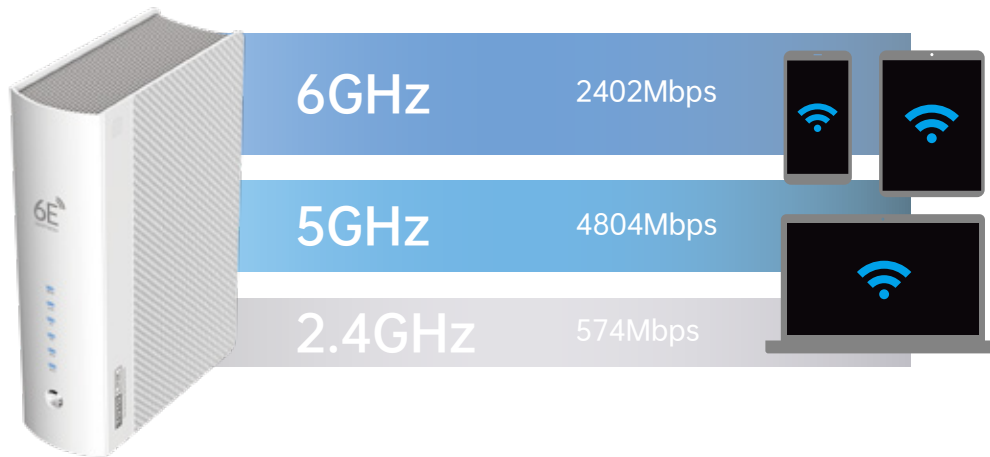

TOTO LINK

The Smartest Network Device

AX7800 Wi-Fi 6E Smart Mesh System

X78-6E

Overview

X78-6E is a AX7800 Wireless Tri-band Gigabit Wi-Fi 6E Router, built with the latest generation Wi-Fi 6 technology.

Equipped with OFDMA, X78-6E provides wireless speed up to 7800Mbps, and greater capacity to handle more devices on your network, ensuring that you can enjoy blazing fast Internet connections on all your devices. Besides, Easy Mesh makes easy Wi-Fi extension and seamless roaming attainable.

Frankly speaking, X78-6E can be used in large houses and offices for a stable and fast Wi-Fi experience.

Features

- Complies with 802.11ax/ac/a/b/g/n standards.
- Dedicated New 6GHz Wi-Fi Band.
- Delivers up to 574Mbps on 2.4G band / 4804Mbps on 5G band / 2402Mbps on 6G band.
- Eight built-in antennas can enhance the stability of throughput.
- Beamforming technology for stronger connection.
- OFDMA to improve capacity and efficiency of your network, so more devices can connect without slowing down your Wi-Fi.
- TWT (Target Wake Time) technology reduces your devices' power consumption to extend their battery life.
- Supports easy and quick setup by smart phones.
- Support 2.5Gbps Ethernet interface.
- Supports 64-bit WEP, WPA/WPA2/WPA3 and WPA-PSK/WPA2-PSK encryption.
- Support VPN server, Universal Repeater, Guest network, Smart QoS, Wi-Fi Scheduler.
- Parental Control on the router lets you easily manage content and time online on any connected device.
- Supports Multi User MIMO (WAVE2)
- Supports Easy Mesh.

Highlights

Dedicated New 6GHz Wi-Fi Band

Congestion-free band just for Wi-Fi 6E devices. Enjoy crystal clear 4K/8K video streaming, AR/VR gaming and videoconferencing.

2500M ultra-fast network port

Equipped with full gigabit ports, X15 offers a larger capability for data streaming via cable connection, making the best use of your Internet bandwidth, and compatible with your 100M/1000M network card.