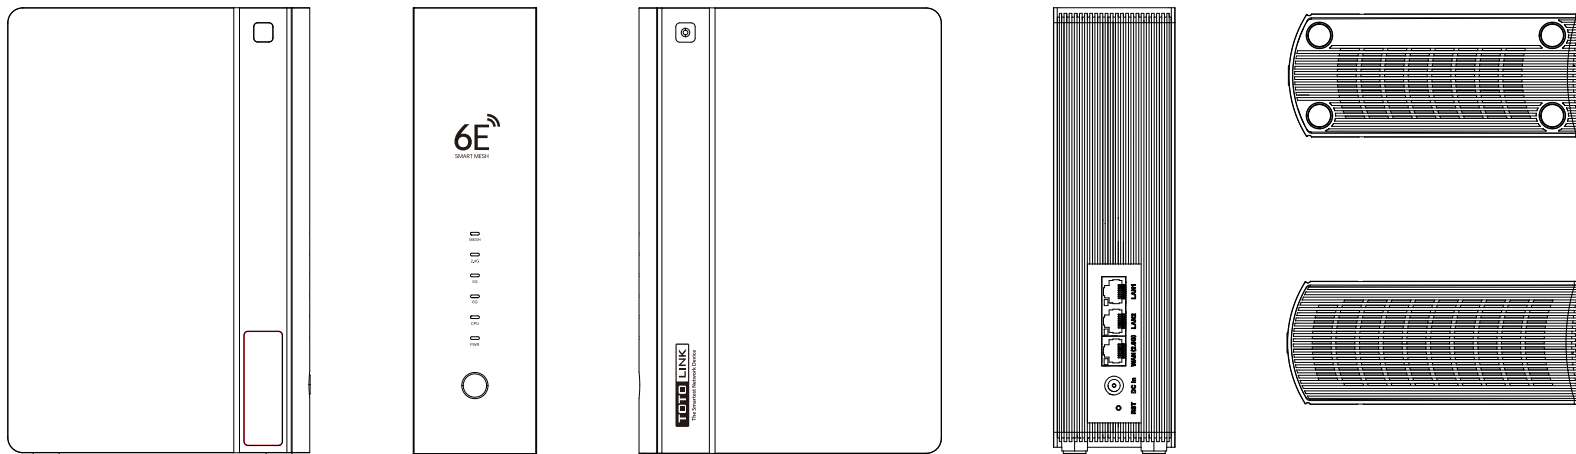

Equipped with MediaTek's new generation Filogic 830 chip, Advanced 12nm process, Quad-Core 2GHz CPU.

WPA3

Supports WPA3 wireless security protocols to ensure network security

Specification

Hardware

- Ethernet Port : 2*10/100/1000Mbps LAN Ports
1*10/100/1000/2500Mbps WAN Port
- Power Supply : 12VDC/2A
- Button : DC/IN*1、MESH*1、RST*1
- LED Indicators : 1* CPU, 1* 6G/WIFI, 5G/WIFI*1、2.4G/WIFI*1、MESH*1
- Antenna :
 - 2 * Built-in 2.4G band antennas
 - 4 * Built-in 5G band antennas
 - 2 * Built-in 6G band antennas
- Dimensions (W x D x H) : 235 x 160x 65mm