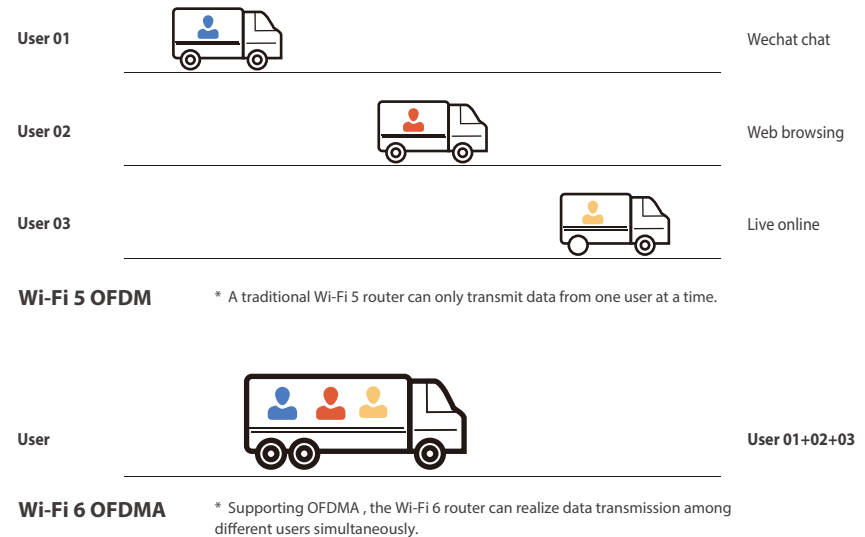

Beamforming

Beamforming technology detects the location of devices and sends targeted Wi-Fi signal to individual devices for stronger connections.

Highlights

High Performance Antennas

Equipped eight Built-in antennas, X78-6E creates stronger and more reliable networks for all to enjoy in your home.

OFDMA

OFDMA to improve capacity and efficiency of your network, so more devices can connect without slowing down your Wi-Fi.

Quick Setup

Easy setup and management with phone UI and TOTOLINK Router APP.

2GHz Quad-Core CPU